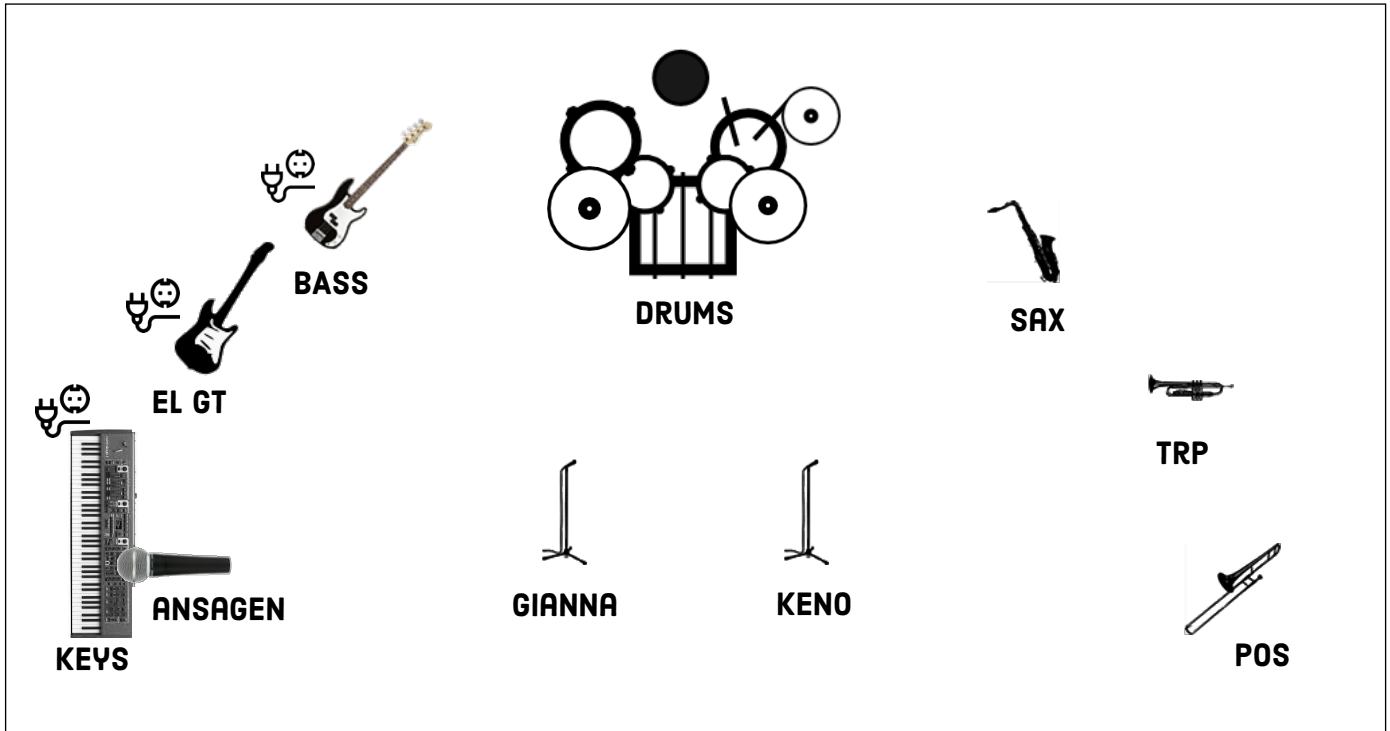

JAZZIFY RIDER

TECHNICAL RIDER

Stageplan:

Besetzung:

Keys	Finn
EL GT	Alfred
Bass	Gabriel
Drums	Henny
Sax	Estelle
Trp	Anatole
Pos	Moritz

JAZZIFY TECHNICAL RIDER

Mischpult: Mindestens 19 Kanäle

Kabel: Mindestens 19 XLR Kabel; 4 DI Boxen

Monitore: 6 Monitore mit individuellem Mix

Channel Ins:

CHANNEL	INSTRUMENT	ABNAHME	INFO	GROUP
#1	Kick IN	z.B. Beta 91a		DRUMS
#2	Kick OUT	z.B. Beta 52a		DRUMS
#3	Snare	z.B. e609		DRUMS
#4	High Tom	z.B. e609		DRUMS
#5	Mid Tom	z.B. e609		DRUMS
#6	Stand Tom	z.B. e609		DRUMS
#7/8	Overheads	z.B. KM184		DRUMS
#9	E Bass	DI		RHYTHM
#10	E Gitarre	DI		RHYTHM
#11 / 12	Nord Stage (Keys)	Stereo DI		RHYTHM
#13	Sax	Clip Mic		HORNS
#14	Trompete	Clip Mic		HORNS
#15	Posaune	Clip Mic		HORNS
#16	Vox Gianna	z.B. KMS 105		VOX
#17	Vox Keno	z.B. KMS 105		VOX
#18	Ansagen	z.B. SM58	Mikrofon mit Kippschalter	VOX
#19	Talkback	z.B. SM58	Mikrofon mit Kippschalter	

Monitor Mixes:

MONITOR #	FÜR	ROUGH MIX
#1	Keys	RHYTHM; VOX; (Keys besonders laut)
#2	Gitarre	RHYMTM; VOX (Keys besonders laut)
#3	Bass	RHYTHM; VOX
#4	Drums	RHYTHM; VOX
#5	Bläser - Section	HORNS; RHYMTHM; VOX
#6	Gesang	VOX; RHYTHM